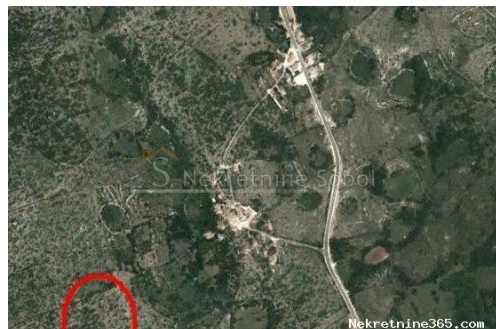

Belej, Otok Cres - Poljprivredno, 15066 M2, Mali Lošinj, Land

Seller Info

Name: Kristian Sobol
First Name: Kristian
Last Name: Sobol
Company Name: T.O.P.A. SOBOL
Service Type: Selling and renting
Website: <http://www.sobol-nekretnine.hr/>
Country: Croatia
Region: Primorsko-goranska županija
City: Rijeka
ZIP code: 51000
Address: Zagrebačka 16/II
Mobile: +385 98 629 271
Phone: +385 98 629 271
About us: T.O.P.A. "SOBOL"
Zagrebačka 16/II,
51000 Rijeka
Croatia
Tel: +385 98 629 271
Reg No.: 434/2009

Listing details

Common

Title: Belej, Otok Cres - Poljprivredno, 15066 M2
Property for: Sale
Land type: Agricultural land
Property area: 15066 m²
Price: 31,000.00 €
Updated: Jul 03, 2024

Location

Country: Croatia
State/Region/Province: Primorsko-goranska županija
City: Mali Lošinj
City area: Belej
ZIP code: 51554

Description

Description: LAND (PASTURE), ABOUT 500 M FROM MAIN ROAD, ABOUT 300 M FROM VILLAGE. PRICE NEGOTIABLE Custom ID: 2056

Additional contact info

Reference Number: 187951
Agency ref id: 2056
Contact phone: +385 (98) 629-271