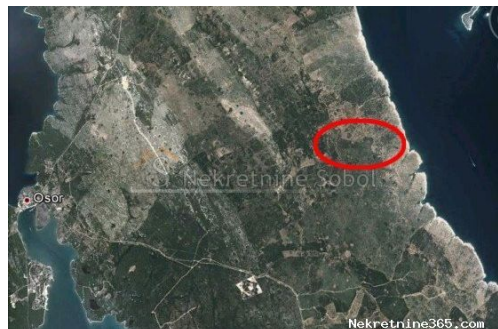

Belej, Otok Cres - Poljoprivredno, 534326 M2, Mali Lošinj, Land

Seller Info

Name: Kristian Sobol
First Name: Kristian
Last Name: Sobol
Company Name: T.O.P.A. SOBOL
Service Type: Selling and renting
Website: <http://www.sobol-nekretnine.hr/>
Country: Croatia
Region: Primorsko-goranska županija
City: Rijeka
ZIP code: 51000
Address: Zagrebačka 16/II
Mobile: +385 98 629 271
Phone: +385 98 629 271
About us: T.O.P.A. "SOBOL"
Zagrebačka 16/II,
51000 Rijeka
Croatia
Tel: +385 98 629 271
Reg No.: 434/2009

Listing details

Common

Title: Belej, Otok Cres - Poljoprivredno, 534326 M2
Property for: Sale
Land type: Agricultural land
Property area: 534326 m²
Price: 1,900,000.00 €
Updated: Jul 03, 2024

Location

Country: Croatia
State/Region/Province: Primorsko-goranska županija
City: Mali Lošinj
City area: Belej
ZIP code: 51554

Description

Description: AGRICULTURAL LAND ON THE NORTHEASTERN SIDE OF THE ISLAND CRES. ABOUT 600 METERS ALONG THE COAST AND ABOUT 1.2 KM INLAND. PASTURES, FORESTS, KARST Custom ID: 2120

Additional contact info