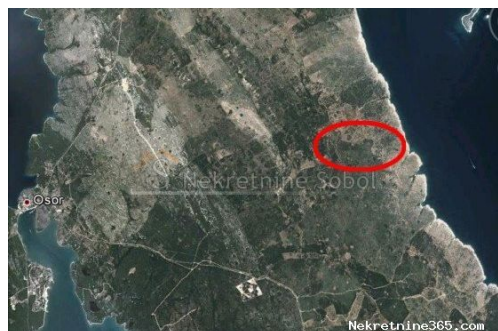

Belej, Otok Cres - Poljoprivredno, 534326 M2, Mali Lošinj, Land

Seller Info

Name: Kristian Sobol
First Name: Kristian
Last Name: Sobol
Company Name: T.O.P.A. SOBOL
Service Type: Selling and renting
Website: <http://www.sobol-nekretnine.hr/>
Country: Croatia
Region: Primorsko-goranska županija
City: Rijeka
ZIP code: 51000
Address: Zagrebačka 16/II
Mobile: +385 98 629 271
Phone: +385 98 629 271
About us: T.O.P.A. "SOBOL"
Zagrebačka 16/II,
51000 Rijeka
Croatia
Tel: +385 98 629 271
Reg No.: 434/2009

Listing details

Common

Title: Belej, Otok Cres - Poljoprivredno, 534326 M2
Property for: Sale
Land type: Agricultural land
Property area: 534326 m²
Price: 1,900,000.00 €
Updated: Jul 03, 2024

Location

Country: Croatia
State/Region/Province: Primorsko-goranska županija
City: Mali Lošinj
City area: Belej
ZIP code: 51554

Description

Description: AGRICULTURAL LAND ON THE NORTHEASTERN SIDE OF THE ISLAND CRES. ABOUT 600 METERS ALONG THE COAST AND ABOUT 1.2 KM INLAND. PASTURES, FORESTS, KARST Custom ID: 2120

Additional contact info