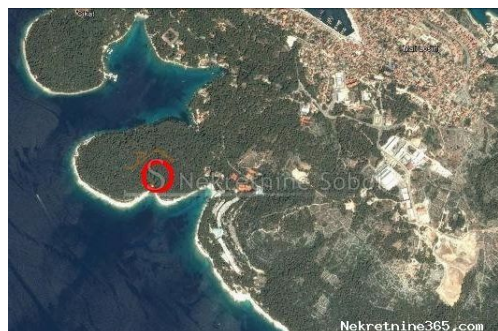

## Mali Lošinj - Poljoprivredno, 1687 M2, Mali Lošinj, Land

#### Common

Title: Mali Lošinj - Poljoprivredno, 1687 M2  
Property for: Sale  
Land type: Agricultural land  
Property area: 1687 m<sup>2</sup>  
Price: 85,000.00 €  
Updated: Jul 03, 2024

#### Location

Country: Croatia  
State/Region/Province: Primorsko-goranska županija  
City: Mali Lošinj  
City area: Mali Lošinj  
ZIP code: 51553

#### Description

Description: 50 METERS FROM THE SEA, AGRICULTURAL LAND. Custom ID: 2366