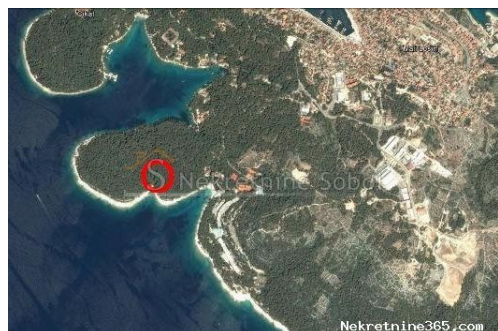

Mali Lošinj - Poljoprivredno, 1687 M2, Mali Lošinj, Land

Seller Info

Name: Kristian Sobol
First Name: Kristian
Last Name: Sobol
Company Name: T.O.P.A. SOBOL
Service Type: Selling and renting
Website: <http://www.sobol-nekretnine.hr/>
Country: Croatia
Region: Primorsko-goranska županija
City: Rijeka
ZIP code: 51000
Address: Zagrebačka 16/II
Mobile: +385 98 629 271
Phone: +385 98 629 271
About us: T.O.P.A. "SOBOL"
Zagrebačka 16/II,
51000 Rijeka
Croatia
Tel: +385 98 629 271
Reg No.: 434/2009

Listing details

Common

Title: Mali Lošinj - Poljoprivredno, 1687 M2
Property for: Sale
Land type: Agricultural land
Property area: 1687 m²
Price: 85,000.00 €
Updated: Jul 03, 2024

Location

Country: Croatia
State/Region/Province: Primorsko-goranska županija
City: Mali Lošinj
City area: Mali Lošinj
ZIP code: 51553

Description

Description: 50 METERS FROM THE SEA, AGRICULTURAL LAND. Custom ID: 2366

Additional contact info

Reference Number: 188440
Agency ref id: 2366
Contact phone: +385 (98) 629-271