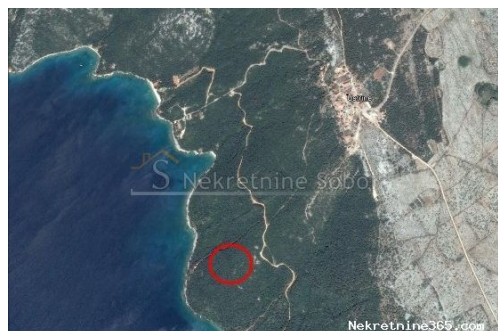

Ustrine, Otok Cres - Poljoprivredno, 10303 M2, Mali Lošinj, Land

Seller Info

Name: Kristian Sobol
First Name: Kristian
Last Name: Sobol
Company Name: T.O.P.A. SOBOL
Service Type: Selling and renting
Website: <http://www.sobol-nekretnine.hr/>
Country: Croatia
Region: Primorsko-goranska županija
City: Rijeka
ZIP code: 51000
Address: Zagrebačka 16/II
Mobile: +385 98 629 271
Phone: +385 98 629 271
About us: T.O.P.A. "SOBOL"
Zagrebačka 16/II,
51000 Rijeka
Croatia
Tel: +385 98 629 271
Reg No.: 434/2009

Listing details

Common

Title: Ustrine, Otok Cres - Poljoprivredno, 10303 M2
Property for: Sale
Land type: Agricultural land
Property area: 10303 m²
Price: 258,000.00 €
Updated: Jul 03, 2024

Location

Country: Croatia
State/Region/Province: Primorsko-goranska županija
City: Mali Lošinj
City area: Ustrine
ZIP code: 51554

Description

Description: SEVERAL AGRICULTURAL LANDS TO THE SEA, DOWNHILL FROM VILLAGE USTRINE. OLIVE GROVES AND FOREST. Custom ID: 2549

Additional contact info

Reference Number: 188511
Agency ref id: 2549
Contact phone: +385 (98) 629-271