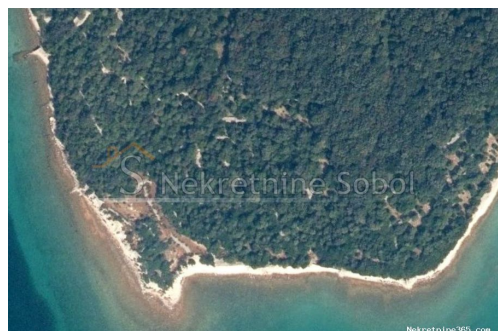

Punta Križa - Zemljište, 11241 m2, Mali Lošinj, Land

Seller Info

Name: Kristian Sobol
First Name: Kristian
Last Name: Sobol
Company Name: T.O.P.A. SOBOL
Service Type: Selling and renting
Website: <http://www.sobol-nekretnine.hr/>
Country: Croatia
Region: Primorsko-goranska županija
City: Rijeka
ZIP code: 51000
Address: Zagrebačka 16/II
Mobile: +385 98 629 271
Phone: +385 98 629 271
About us: T.O.P.A. "SOBOL"
Zagrebačka 16/II,
51000 Rijeka
Croatia
Tel: +385 98 629 271
Reg No.: 434/2009

Listing details

Common

Title: Punta Križa - Zemljište, 11241 m2
Property for: Sale
Land type: Agricultural land
Property area: 11241 m²
Price: 170,000.00 €
Updated: Jul 03, 2024

Location

Country: Croatia
State/Region/Province: Primorsko-goranska županija
City: Mali Lošinj
City area: Punta Križa
ZIP code: 51554

Permits

Ownership certificate: yes

Description

Description: THE LAND BY THE SEA IN THE LENGTH OF ABOUT 90 M, FOR SPORT AND RECREATIONAL PURPOSES, APPROACH BY THE SEA. Custom ID: 3393

Additional contact info