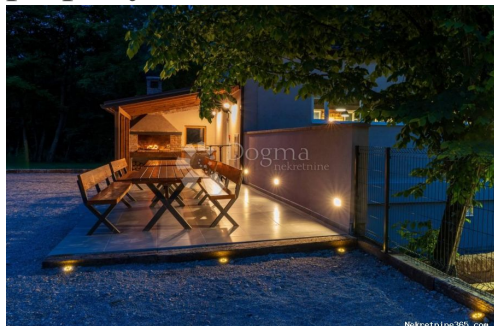

UHODAN POSAO IZNAMLJIVANJA NA GROBNIKU, Jelenje, Commercial property

Seller Info

Name: Dogma Nekretnine
First Name: Dogma
Last Name: Nekretnine
Company Name: Dogma nekretnine d.o.o.
Service Type: Selling and renting
Website: <https://dogma-nekretnine.com>
Country: Croatia
Region: Primorsko-goranska županija
City: Rijeka
ZIP code: 51000
Address: F.LA GUARDIA 6
Phone: +385 51 341 080
Fax: +385 51 341 081
About us: DOGMA nekretnine d.o.o. is an experienced and licensed agency specializing in real estate. We have been present in this business for more than 20 years - from a small agency with only two employees through many years of work and effort, we have grown into a company with over 80 employees. In that period, with our work and attitude towards clients and business, we became the leading agency in the Primorje-Gorski Kotar County and the leading in Croatia. The Agency currently operates at the following locations: headquarters in Rijeka, F. la Guardia.6, branch office within the Tower Center Rijeka, J.P.Kamova 81a (4th floor), branch office in Opatija, Maršala Tita 97, branch office in Labin, Ulica Slobode 3; branch office in Umag, Joakima Rakovca 4, branch office in