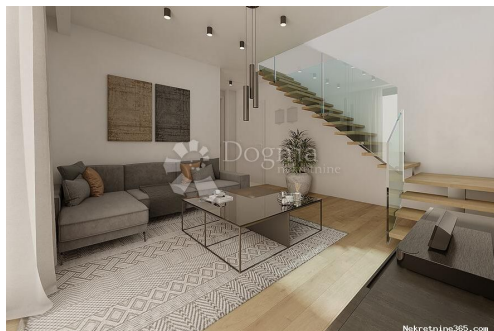

Luksuzna novogradnja u centru Pule, Pula, Flat

Seller Info

Name: Dogma Nekretnine
First Name: Dogma
Last Name: Nekretnine
Company Name: Dogma nekretnine d.o.o.
Service Type: Selling and renting
Website: <https://dogma-nekretnine.com>
Country: Croatia
Region: Primorsko-goranska županija
City: Rijeka
ZIP code: 51000
Address: F.LA GUARDIA 6
Phone: +385 51 341 080
Fax: +385 51 341 081
About us: DOGMA nekretnine d.o.o. is an experienced and licensed agency specializing in real estate. We have been present in this business for more than 20 years - from a small agency with only two employees through many years of work and effort, we have grown into a company with over 80 employees. In that period, with our work and attitude towards clients and business, we became the leading agency in the Primorje-Gorski Kotar County and the leading in Croatia. The Agency currently operates at the following locations: headquarters in Rijeka, F. la Guardia.6, branch office within the Tower Center Rijeka, J.P.Kamova 81a (4th floor), branch office in Opatija, Maršala Tita 97, branch office in Labin, Ulica Slobode 3; branch office in Umag, Joakima Rakovca 4, branch office in Pula, Anticova 5 and in Zagreb,