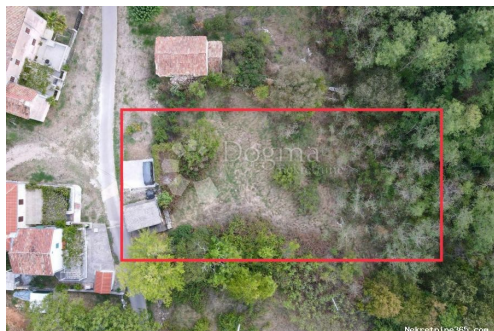

GRAĐEVINSKO ZEMLJIŠTE U BLIZU LABINA, Labin, Land

Seller Info

Name: Dogma Nekretnine
First Name: Dogma
Last Name: Nekretnine
Company Name: Dogma nekretnine d.o.o.
Service Type: Selling and renting
Website: <https://dogma-nekretnine.com>
Country: Croatia
Region: Primorsko-goranska županija
City: Rijeka
ZIP code: 51000
Address: F.LA GUARDIA 6
Phone: +385 51 341 080
Fax: +385 51 341 081
About us: DOGMA nekretnine d.o.o. is an experienced and licensed agency specializing in real estate. We have been present in this business for more than 20 years - from a small agency with only two employees through many years of work and effort, we have grown into a company with over 80 employees. In that period, with our work and attitude towards clients and business, we became the leading agency in the Primorje-Gorski Kotar County and the leading in Croatia. The Agency currently operates at the following locations: headquarters in Rijeka, F. la Guardia.6, branch office within the Tower Center Rijeka, J.P.Kamova 81a (4th floor), branch office in Opatija, Maršala Tita 97, branch office in Labin, Ulica Slobode 3; branch office in Umag, Joakima Rakovca 4, branch office in Pula, Anticova 5 and in Zagreb,