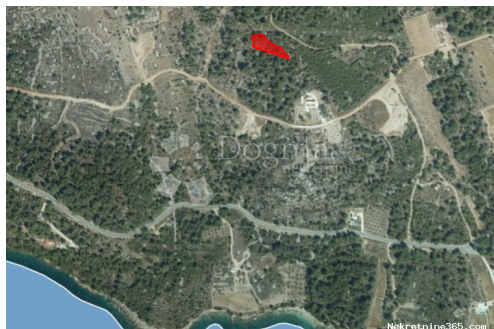

POLJOPRIVREDNO ZEMLJIŠTE, BOL, Bol, Land

Seller Info

Name: Dogma Nekretnine
First Name: Dogma
Last Name: Nekretnine
Company Name: Dogma nekretnine d.o.o.
Service Type: Selling and renting
Website: <https://dogma-nekretnine.com>
Country: Croatia
Region: Primorsko-goranska županija
City: Rijeka
ZIP code: 51000
Address: F.LA GUARDIA 6
Phone: +385 51 341 080
Fax: +385 51 341 081
About us: DOGMA nekretnine d.o.o. is an experienced and licensed agency specializing in real estate. We have been present in this business for more than 20 years - from a small agency with only two employees through many years of work and effort, we have grown into a company with over 80 employees. In that period, with our work and attitude towards clients and business, we became the leading agency in the Primorje-Gorski Kotar County and the leading in Croatia. The Agency currently operates at the following locations: headquarters in Rijeka, F. la Guardia.6, branch office within the Tower Center Rijeka, J.P.Kamova 81a (4th floor), branch office in Opatija, Maršala Tita 97, branch office in Labin, Ulica Slobode 3; branch office in Umag, Joakima Rakovca 4, branch office in Pula, Anticova 5 and in Zagreb,