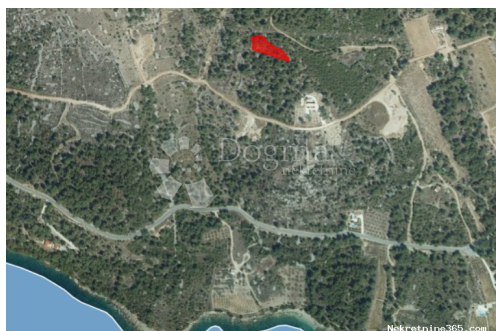

POLJOPRIVREDNO ZEMLJIŠTE, BOL, Bol, Land

Seller Info

Name: Dogma Nekretnine
First Name: Dogma
Last Name: Nekretnine
Company Name: Dogma nekretnine d.o.o.
Service Type: Selling and renting
Website: <https://dogma-nekretnine.com>
Country: Croatia
Region: Primorsko-goranska županija
City: Rijeka
ZIP code: 51000
Address: F.LA GUARDIA 6
Phone: +385 51 341 080
Fax: +385 51 341 081
About us: DOGMA nekretnine d.o.o. is an experienced and licensed agency specializing in real estate. We have been present in this business for more than 20 years - from a small agency with only two employees through many years of work and effort, we have grown into a company with over 80 employees. In that period, with our work and attitude towards clients and business, we became the leading agency in the Primorje-Gorski Kotar County and the leading in Croatia. The Agency currently operates at the following locations: headquarters in Rijeka, F. la Guardia.6, branch office within the Tower Center Rijeka, J.P.Kamova 81a (4th floor), branch office in Opatija, Maršala Tita 97, branch office in Labin, Ulica Slobode 3; branch office in Umag, Joakima Rakovca 4, branch office in Pula, Anticova 5 and in Zagreb,