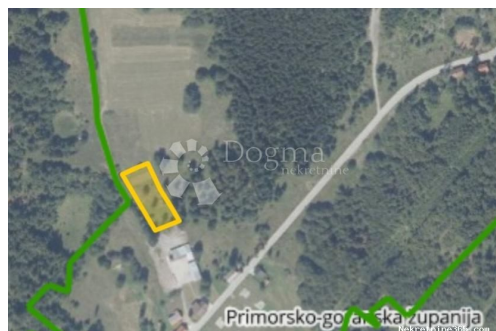

MRKOPALJ POLJOPRIVREDNO ZEMLJIŠTE, Mrkopalj, Land

Seller Info

Name: Dogma Nekretnine
First Name: Dogma
Last Name: Nekretnine
Company Name: Dogma nekretnine d.o.o.
Service Type: Selling and renting
Website: <https://dogma-nekretnine.com>
Country: Croatia
Region: Primorsko-goranska županija
City: Rijeka
ZIP code: 51000
Address: F.LA GUARDIA 6
Phone: +385 51 341 080
Fax: +385 51 341 081
About us: DOGMA nekretnine d.o.o. is an experienced and licensed agency specializing in real estate. We have been present in this business for more than 20 years - from a small agency with only two employees through many years of work and effort, we have grown into a company with over 80 employees. In that period, with our work and attitude towards clients and business, we became the leading agency in the Primorje-Gorski Kotar County and the leading in Croatia. The Agency currently operates at the following locations: headquarters in Rijeka, F. la Guardia.6, branch office within the Tower Center Rijeka, J.P.Kamova 81a (4th floor), branch office in Opatija, Maršala Tita 97, branch office in Labin, Ulica Slobode 3; branch office in Umag, Joakima Rakovca 4, branch office in Pula, Anticova 5 and in Zagreb,