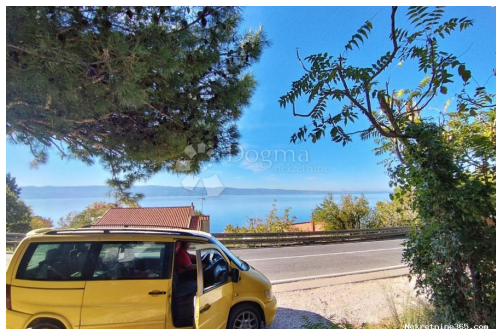

Ekskluzivno u Dogmi - Zemljište Omiš Brzet 2.200m2, Omiš, Land

Seller Info

Name: Dogma Nekretnine
First Name: Dogma
Last Name: Nekretnine
Company Name: Dogma nekretnine d.o.o.
Service Type: Selling and renting
Website: <https://dogma-nekretnine.com>
Country: Croatia
Region: Primorsko-goranska županija
City: Rijeka
ZIP code: 51000
Address: F.LA GUARDIA 6
Phone: +385 51 341 080
Fax: +385 51 341 081
About us: DOGMA nekretnine d.o.o. is an experienced and licensed agency specializing in real estate. We have been present in this business for more than 20 years - from a small agency with only two employees through many years of work and effort, we have grown into a company with over 80 employees. In that period, with our work and attitude towards clients and business, we became the leading agency in the Primorje-Gorski Kotar County and the leading in Croatia. The Agency currently operates at the following locations: headquarters in Rijeka, F. la Guardia.6, branch office within the Tower Center Rijeka, J.P.Kamova 81a (4th floor), branch office in Opatija, Maršala Tita 97, branch office in Labin, Ulica Slobode 3; branch office in Umag, Joakima Rakovca 4, branch office in Pula, Anticova 5 and in Zagreb,