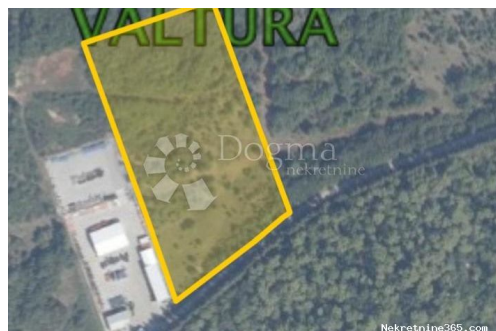

## VALTURA - VELIKO ZEMLJIŠTE 23.250 m2, Ližnjan, Land

### Common

Title:	VALTURA - VELIKO ZEMLJIŠTE 23.250 m <sup>2</sup>
Property for:	Sale
Land type:	Agricultural land
Property area:	23250 m <sup>2</sup>
Price:	1,000,000.00 €
Updated:	Apr 15, 2024

### Location

Country:	Croatia
State/Region/Province:	Istarska županija
City:	Ližnjan
City area:	Valtura
ZIP code:	52204