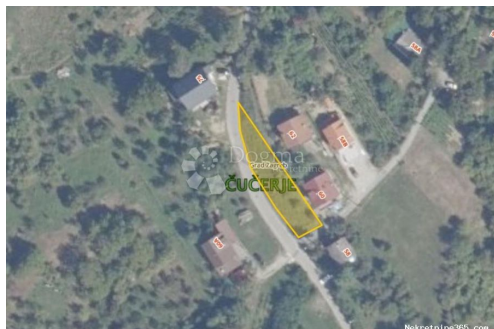

Zemljište Čučerje, Gornja Dubrava, Land

Seller Info

Name: Dogma Nekretnine
First Name: Dogma
Last Name: Nekretnine
Company Name: Dogma nekretnine d.o.o.
Service Type: Selling and renting
Website: <https://dogma-nekretnine.com>
Country: Croatia
Region: Primorsko-goranska županija
City: Rijeka
ZIP code: 51000
Address: F.LA GUARDIA 6
Phone: +385 51 341 080
Fax: +385 51 341 081
About us: DOGMA nekretnine d.o.o. is an experienced and licensed agency specializing in real estate. We have been present in this business for more than 20 years - from a small agency with only two employees through many years of work and effort, we have grown into a company with over 80 employees. In that period, with our work and attitude towards clients and business, we became the leading agency in the Primorje-Gorski Kotar County and the leading in Croatia. The Agency currently operates at the following locations: headquarters in Rijeka, F. la Guardia.6, branch office within the Tower Center Rijeka, J.P.Kamova 81a (4th floor), branch office in Opatija, Maršala Tita 97, branch office in Labin, Ulica Slobode 3; branch office in Umag, Joakima Rakovca 4, branch office in Pula, Anticova 5 and in Zagreb,

Ulica grada Vukovara 284
(Almeria building D). Our
teams are at your disposal in all
locations!

Listing details

Common

Title:	Zemljište Čučerje
Property for:	Sale
Land type:	Building lot
Property area:	640 m ²
Price:	20,000.00 €
Updated:	Apr 15, 2024

Location

Country:	Croatia
State/Region/Province:	Grad Zagreb
City:	Gornja Dubrava
ZIP code:	10000

Permits

Ownership certificate:	yes
------------------------	-----

Description

Description:	ID CODE: ZG68305
--------------	------------------