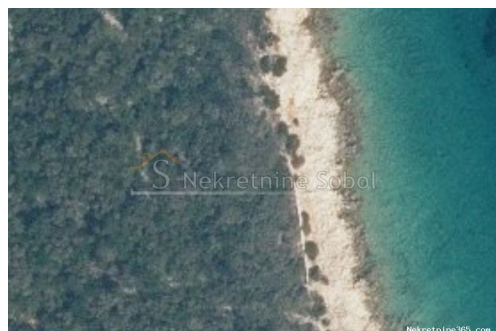

## Punta Križa, Otok Cres - Zemljiste, 3058 m2, Mali Lošinj, Land

#### Location

Country: Croatia  
State/Region/Province: Primorsko-goranska županija  
City: Mali Lošinj  
City area: Punta Križa  
ZIP code: 51554

## Description

Description: THE LAND FIRST ROW TO THE SEA, APPROACH BY FOOT. Custom ID:  
3614