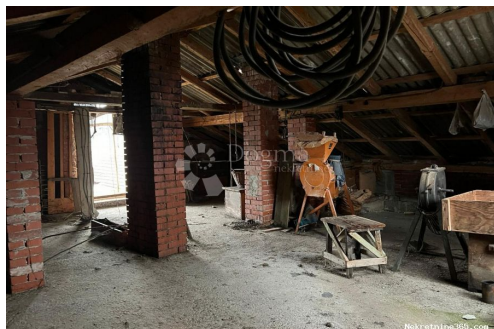

Samostojeća kuća u Gračecu, Brckovljani, House

Seller Info

Name: Dogma Nekretnine
First Name: Dogma
Last Name: Nekretnine
Company Name: Dogma nekretnine d.o.o.
Service Type: Selling and renting
Website: <https://dogma-nekretnine.com>
Country: Croatia
Region: Primorsko-goranska županija
City: Rijeka
ZIP code: 51000
Address: F.LA GUARDIA 6
Phone: +385 51 341 080
Fax: +385 51 341 081
About us: DOGMA nekretnine d.o.o. is an experienced and licensed agency specializing in real estate. We have been present in this business for more than 20 years - from a small agency with only two employees through many years of work and effort, we have grown into a company with over 80 employees. In that period, with our work and attitude towards clients and business, we became the leading agency in the Primorje-Gorski Kotar County and the leading in Croatia. The Agency currently operates at the following locations: headquarters in Rijeka, F. la Guardia.6, branch office within the Tower Center Rijeka, J.P.Kamova 81a (4th floor), branch office in Opatija, Maršala Tita 97, branch office in Labin, Ulica Slobode 3; branch office in Umag, Joakima Rakovca 4, branch office in Pula, Anticova 5 and in Zagreb,