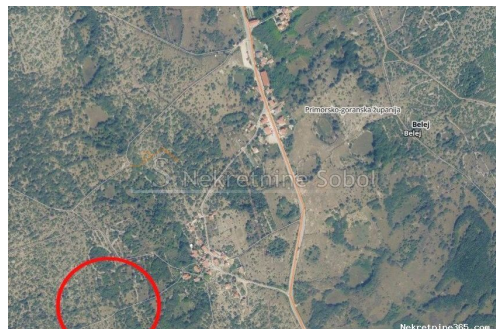

Belej, Otok Cres - Poljoprivredno zemljište, 7987 m2, Mali Lošinj, Land

Seller Info

Name: Kristian Sobol
First Name: Kristian
Last Name: Sobol
Company Name: T.O.P.A. SOBOL
Service Type: Selling and renting
Website: <http://www.sobol-nekretnine.hr/>
Country: Croatia
Region: Primorsko-goranska županija
City: Rijeka
ZIP code: 51000
Address: Zagrebačka 16/II
Mobile: +385 98 629 271
Phone: +385 98 629 271
About us: T.O.P.A. "SOBOL"
Zagrebačka 16/II,
51000 Rijeka
Croatia
Tel: +385 98 629 271
Reg No.: 434/2009

Listing details

Common

Title: Belej, Otok Cres - Poljoprivredno zemljište, 7987 m2
Property for: Sale
Land type: Agricultural land
Property area: 7987 m²
Price: 40,000.00 €
Updated: Jul 03, 2024

Location

Country: Croatia
State/Region/Province: Primorsko-goranska županija
City: Mali Lošinj
City area: Belej
ZIP code: 51554

Permits

Ownership certificate: yes

Description

Description: AGRICULTURAL LAND CLOSE TO BELEJ (KACICEVI). ACCESS ON FOOT BY LOCAL ROAD. Custom ID: 3629