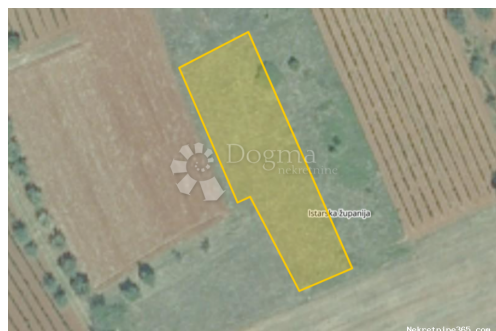

Poljoprivredno zemljište Kaštelir, Kaštelir-Labinci, Land

Seller Info

Name: Dogma Nekretnine
First Name: Dogma
Last Name: Nekretnine
Company Name: Dogma nekretnine d.o.o.
Service Type: Selling and renting
Website: <https://dogma-nekretnine.com>
Country: Croatia
Region: Primorsko-goranska županija
City: Rijeka
ZIP code: 51000
Address: F.LA GUARDIA 6
Phone: +385 51 341 080
Fax: +385 51 341 081
About us: DOGMA nekretnine d.o.o. is an experienced and licensed agency specializing in real estate. We have been present in this business for more than 20 years - from a small agency with only two employees through many years of work and effort, we have grown into a company with over 80 employees. In that period, with our work and attitude towards clients and business, we became the leading agency in the Primorje-Gorski Kotar County and the leading in Croatia. The Agency currently operates at the following locations: headquarters in Rijeka, F. la Guardia.6, branch office within the Tower Center Rijeka, J.P.Kamova 81a (4th floor), branch office in Opatija, Maršala Tita 97, branch office in Labin, Ulica Slobode 3; branch office in Umag, Joakima Rakovca 4, branch office in Pula, Anticova 5 and in Zagreb,