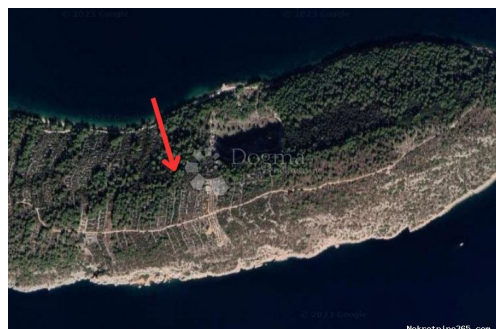

SLATINE - POLJOPRIVREDNO ZEMLJIŠTE, Trogir, Land

Seller Info

Name: Dogma Nekretnine
First Name: Dogma
Last Name: Nekretnine
Company Name: Dogma nekretnine d.o.o.
Service Type: Selling and renting
Website: <https://dogma-nekretnine.com>
Country: Croatia
Region: Primorsko-goranska županija
City: Rijeka
ZIP code: 51000
Address: F.LA GUARDIA 6
Phone: +385 51 341 080
Fax: +385 51 341 081
About us: DOGMA nekretnine d.o.o. is an experienced and licensed agency specializing in real estate. We have been present in this business for more than 20 years - from a small agency with only two employees through many years of work and effort, we have grown into a company with over 80 employees. In that period, with our work and attitude towards clients and business, we became the leading agency in the Primorje-Gorski Kotar County and the leading in Croatia. The Agency currently operates at the following locations: headquarters in Rijeka, F. la Guardia.6, branch office within the Tower Center Rijeka, J.P.Kamova 81a (4th floor), branch office in Opatija, Maršala Tita 97, branch office in Labin, Ulica Slobode 3; branch office in Umag, Joakima Rakovca 4, branch office in Pula, Anticova 5 and in Zagreb,