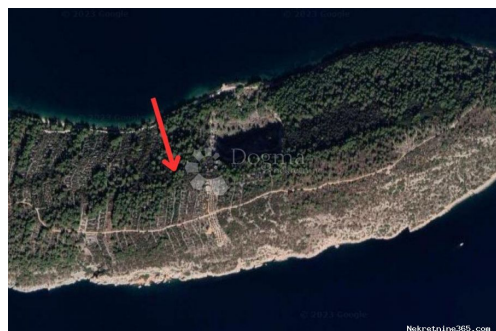

SLATINE - POLJOPRIVREDNO ZEMLJIŠTE, Trogir, Land

Seller Info

Name: Dogma Nekretnine
First Name: Dogma
Last Name: Nekretnine
Company Name: Dogma nekretnine d.o.o.
Service Type: Selling and renting
Website: <https://dogma-nekretnine.com>
Country: Croatia
Region: Primorsko-goranska županija
City: Rijeka
ZIP code: 51000
Address: F.LA GUARDIA 6
Phone: +385 51 341 080
Fax: +385 51 341 081
About us: DOGMA nekretnine d.o.o. is an experienced and licensed agency specializing in real estate. We have been present in this business for more than 20 years - from a small agency with only two employees through many years of work and effort, we have grown into a company with over 80 employees. In that period, with our work and attitude towards clients and business, we became the leading agency in the Primorje-Gorski Kotar County and the leading in Croatia. The Agency currently operates at the following locations: headquarters in Rijeka, F. la Guardia.6, branch office within the Tower Center Rijeka, J.P.Kamova 81a (4th floor), branch office in Opatija, Maršala Tita 97, branch office in Labin, Ulica Slobode 3; branch office in Umag, Joakima Rakovca 4, branch office in Pula, Anticova 5 and in Zagreb,