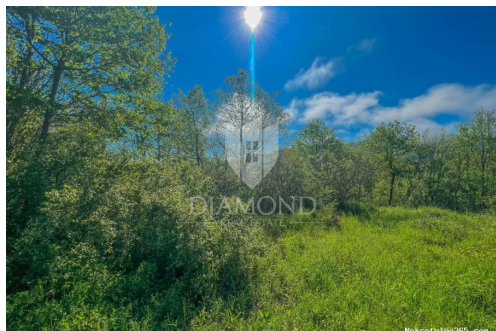

Oprtalj okolica, prostrano građevinsko zemljište, Oprtalj, Land

Seller Info

Name: Agencija Diamond Realestate
First Name: Agencija
Last Name: Diamond Realestate
Company Name: Diamond Real Estate d.o.o.
Service Type: Selling and renting
Website: <https://diamond-realestate.hr/>
Country: Croatia
Region: Istarska županija
City: Poreč
City area: Poreč
ZIP code: 52440
Address: Partizanska 5a, Dom Obrtnika,
1.kat
Mobile: +385 52 210 824
Phone: +385 52 210 824
About us: Diamond Real Estate
Partizanska 5a, Dom Obrtnika,
1.kat,
52440 Poreč

Listing details

Common

Title: Oprtalj okolica, prostrano građevinsko zemljište
Property for: Sale
Land type: Building lot
Property area: 6721 m²
Price: 405,000.00 €
Updated: Apr 16, 2024

Location

Country: Croatia
State/Region/Province: Istarska županija
City: Oprtalj
City area: Oprtalj
ZIP code: 52428