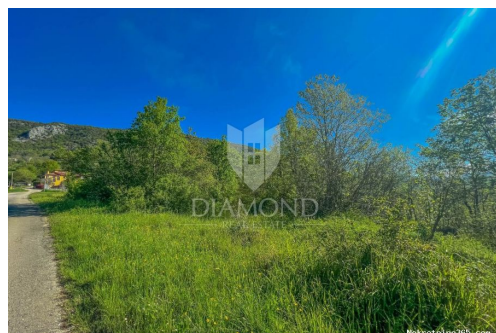

Oprtalj okolica, građevinsko zemljište sa potencijalom, Oprtalj, Land

Seller Info

Name: Agencija Diamond Realestate
First Name: Agencija
Last Name: Diamond Realestate
Company Name: Diamond Real Estate d.o.o.
Service Type: Selling and renting
Website: <https://diamond-realestate.hr/>
Country: Croatia
Region: Istarska županija
City: Poreč
City area: Poreč
ZIP code: 52440
Address: Partizanska 5a, Dom Obrtnika,
1.kat
Mobile: +385 52 210 824
Phone: +385 52 210 824
About us: Diamond Real Estate
Partizanska 5a, Dom Obrtnika,
1.kat,
52440 Poreč

Listing details

Common

Title: Oprtalj okolica, građevinsko zemljište sa potencijalom
Property for: Sale
Land type: Building lot
Property area: 3836 m²
Price: 231,000.00 €
Updated: Apr 16, 2024

Location

Country: Croatia
State/Region/Province: Istarska županija
City: Oprtalj
City area: Oprtalj
ZIP code: 52428