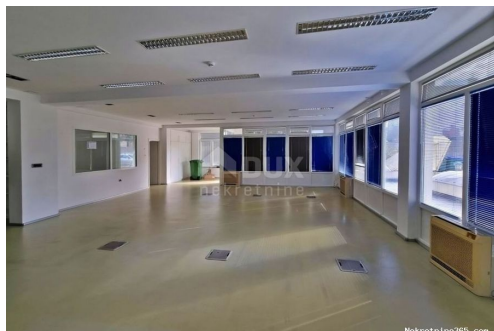

RIJEKA, KASTAV - Prostran poslovni prostor, Kastav, Commercial property

Seller Info

Name: Agencija Dux nekretnine
E-mail: info@dux-nekretnine.hr
First Name: Agencija
Last Name: Dux nekretnine
Company Name: DUX NEKRETNINE d.o.o.
Service Type: Selling and renting
Country: Croatia
Region: Primorsko-goranska županija
City: Rijeka
ZIP code: 51000
Address: Tizianova 8
Mobile: 385 91 480 8808
Phone: 385 51 518 174
About us: Dux nekretnine agency operates with the aim of raising the quality of real estate brokerage to a higher level of professionalism and mutual satisfaction of the parties with which it cooperates. How do we do that? We approach each client humanely and professionally in order to facilitate one of the biggest and most important decisions in life - buying real estate. Our offer includes a wide range of high quality and very attractive properties in the Kvarner, Istria, islands and wider surroundings in order to satisfy the refined tastes of our longtime customers. The buying and selling process takes place at the highest level of quality with our reliability and commitment to each individual client. Our job is not done until we see a smile on the faces of clients. And even then because we like to stay in touch