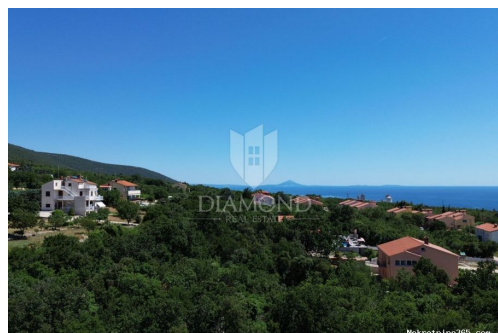

## Labin, okolica, građevinsko zemljište kraj mora, Labin, Land

#### Description

Description: Labin, surroundings, building plot with sea view. A few minutes from the center of Labin, there is a building plot with a total area of 2992m<sup>2</sup>. The land is located in a quiet settlement. It is surrounded by nature and holiday homes. All infrastructure is