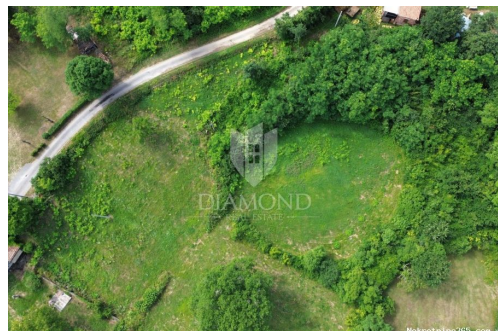

Labin, okolica, kompleks zemljišta, Kršan, Land

Seller Info

Name: Agencija Diamond Realestate
First Name: Agencija
Last Name: Diamond Realestate
Company Name: Diamond Real Estate d.o.o.
Service Type: Selling and renting
Website: <https://diamond-realestate.hr/>
Country: Croatia
Region: Istarska županija
City: Poreč
City area: Poreč
ZIP code: 52440
Address: Partizanska 5a, Dom Obrtnika,
1.kat
Mobile: +385 52 210 824
Phone: +385 52 210 824
About us: Diamond Real Estate
Partizanska 5a, Dom Obrtnika,
1.kat,
52440 Poreč

Listing details

Common

Title: Labin, okolica, kompleks zemljišta
Property for: Sale
Land type: Building lot
Property area: 5839 m²
Price: 113,000.00 €
Updated: Apr 16, 2024

Location

Country: Croatia
State/Region/Province: Istarska županija
City: Kršan
City area: Kršan
ZIP code: 52232