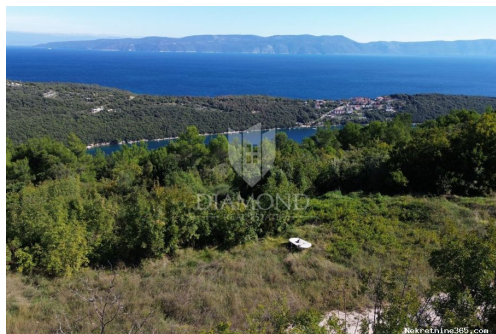

## Labin, okolica, građevinsko zemljište sa pogledom na more, Labin, Land

#### Description

Description: Labin, surroundings, building land with a view of the sea We are selling a land with a beautiful view of the sea with a total area of 821 m<sup>2</sup>. The land is flat and all the necessary infrastructure is in the immediate vicinity. Access to the field is from

the main road. The location of the property is very favorable for tourism due to its proximity to the sea, which is confirmed by the fact that the microlocation is dominated by holiday homes. ID CODE: 2006-165