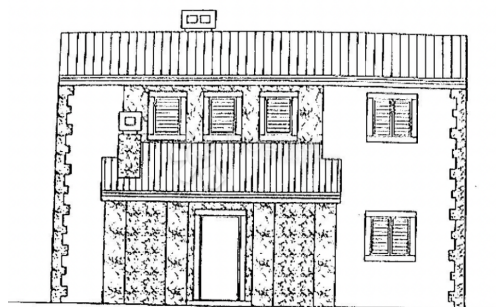

Valtura, Zemljište s projektom i plaćenim komunalijama, Ližnjan, Land

Seller Info

Name: Dogma Nekretnine
First Name: Dogma
Last Name: Nekretnine
Company Name: Dogma nekretnine d.o.o.
Service Type: Selling and renting
Website: <https://dogma-nekretnine.com>
Country: Croatia
Region: Primorsko-goranska županija
City: Rijeka
ZIP code: 51000
Address: F.LA GUARDIA 6
Phone: +385 51 341 080
Fax: +385 51 341 081
About us: DOGMA nekretnine d.o.o. is an experienced and licensed agency specializing in real estate. We have been present in this business for more than 20 years - from a small agency with only two employees through many years of work and effort, we have grown into a company with over 80 employees. In that period, with our work and attitude towards clients and business, we became the leading agency in the Primorje-Gorski Kotar County and the leading in Croatia. The Agency currently operates at the following locations: headquarters in Rijeka, F. la Guardia.6, branch office within the Tower Center Rijeka, J.P.Kamova 81a (4th floor), branch office in Opatija, Maršala Tita 97, branch office in Labin, Ulica Slobode 3; branch office in Umag, Joakima Rakovca 4, branch office in Pula, Anticova 5 and in Zagreb,