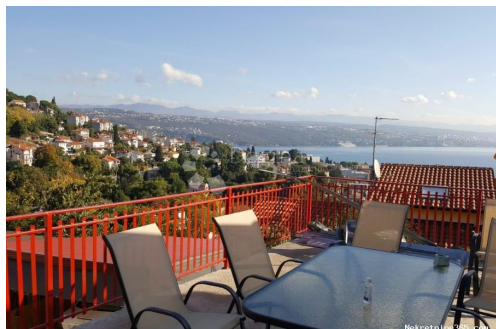

Opatija, kuća na traženoj lokaciji sa prekrasnim pogledom, Opatija, House

Seller Info

Name: Dogma Nekretnine
First Name: Dogma
Last Name: Nekretnine
Company Name: Dogma nekretnine d.o.o.
Service Type: Selling and renting
Website: <https://dogma-nekretnine.com>
Country: Croatia
Region: Primorsko-goranska županija
City: Rijeka
ZIP code: 51000
Address: F.LA GUARDIA 6
Phone: +385 51 341 080
Fax: +385 51 341 081
About us: DOGMA nekretnine d.o.o. is an experienced and licensed agency specializing in real estate. We have been present in this business for more than 20 years - from a small agency with only two employees through many years of work and effort, we have grown into a company with over 80 employees. In that period, with our work and attitude towards clients and business, we became the leading agency in the Primorje-Gorski Kotar County and the leading in Croatia. The Agency currently operates at the following locations: headquarters in Rijeka, F. la Guardia.6, branch office within the Tower Center Rijeka, J.P.Kamova 81a (4th floor), branch office in Opatija, Maršala Tita 97, branch office in Labin, Ulica Slobode 3; branch office in Umag, Joakima Rakovca 4, branch office in Pula, Anticova 5 and in Zagreb,