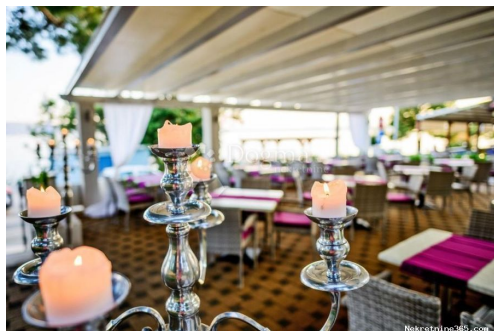

Kuća za obiteljski posao, Novi Vinodolski, House

Seller Info

Name: Dogma Nekretnine
First Name: Dogma
Last Name: Nekretnine
Company Name: Dogma nekretnine d.o.o.
Service Type: Selling and renting
Website: <https://dogma-nekretnine.com>
Country: Croatia
Region: Primorsko-goranska županija
City: Rijeka
ZIP code: 51000
Address: F.LA GUARDIA 6
Phone: +385 51 341 080
Fax: +385 51 341 081
About us: DOGMA nekretnine d.o.o. is an experienced and licensed agency specializing in real estate. We have been present in this business for more than 20 years - from a small agency with only two employees through many years of work and effort, we have grown into a company with over 80 employees. In that period, with our work and attitude towards clients and business, we became the leading agency in the Primorje-Gorski Kotar County and the leading in Croatia. The Agency currently operates at the following locations: headquarters in Rijeka, F. la Guardia.6, branch office within the Tower Center Rijeka, J.P.Kamova 81a (4th floor), branch office in Opatija, Maršala Tita 97, branch office in Labin, Ulica Slobode 3; branch office in Umag, Joakima Rakovca 4, branch office in Pula, Anticova 5 and in Zagreb,