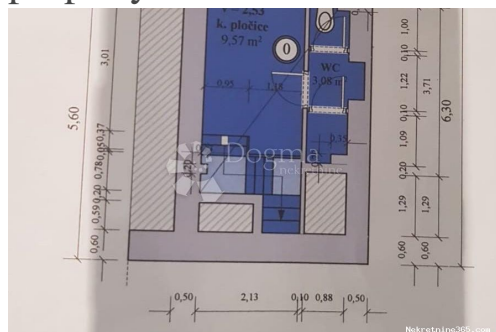

Prodaja poslovnog prostora, Maksimirska, 31 m², Maksimir, Commercial property

Seller Info

Name:	Dogma Nekretnine
First Name:	Dogma
Last Name:	Nekretnine
Company Name:	Dogma nekretnine d.o.o.
Service Type:	Selling and renting
Website:	https://dogma-nekretnine.com
Country:	Croatia
Region:	Primorsko-goranska županija
City:	Rijeka
ZIP code:	51000
Address:	F.LA GUARDIA 6
Phone:	+385 51 341 080
Fax:	+385 51 341 081
About us:	DOGMA nekretnine d.o.o. is an experienced and licensed agency specializing in real estate. We have been present in this business for more than 20 years - from a small agency with only two employees through many years of work and effort, we have grown into a company with over 80 employees. In that period, with our work and attitude towards clients and business, we became the leading agency in the Primorje-Gorski Kotar County and the leading in Croatia. The Agency currently operates at the following locations: headquarters in Rijeka, F. la Guardia.6, branch office within the Tower Center Rijeka, J.P.Kamova 81a (4th floor), branch office in Opatija, Maršala Tita 97, branch office in Labin, Ulica Slobode 3; branch office in Umag, Joakima Rakovca 4, branch office in