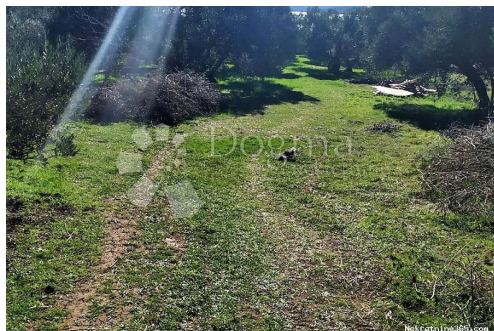

Poljoprivredno zemljište prvi red do mora, Pašman, Land

Seller Info

Name: Dogma Nekretnine
First Name: Dogma
Last Name: Nekretnine
Company Name: Dogma nekretnine d.o.o.
Service Type: Selling and renting
Website: <https://dogma-nekretnine.com>
Country: Croatia
Region: Primorsko-goranska županija
City: Rijeka
ZIP code: 51000
Address: F.LA GUARDIA 6
Phone: +385 51 341 080
Fax: +385 51 341 081
About us: DOGMA nekretnine d.o.o. is an experienced and licensed agency specializing in real estate. We have been present in this business for more than 20 years - from a small agency with only two employees through many years of work and effort, we have grown into a company with over 80 employees. In that period, with our work and attitude towards clients and business, we became the leading agency in the Primorje-Gorski Kotar County and the leading in Croatia. The Agency currently operates at the following locations: headquarters in Rijeka, F. la Guardia.6, branch office within the Tower Center Rijeka, J.P.Kamova 81a (4th floor), branch office in Opatija, Maršala Tita 97, branch office in Labin, Ulica Slobode 3; branch office in Umag, Joakima Rakovca 4, branch office in Pula, Anticova 5 and in Zagreb,