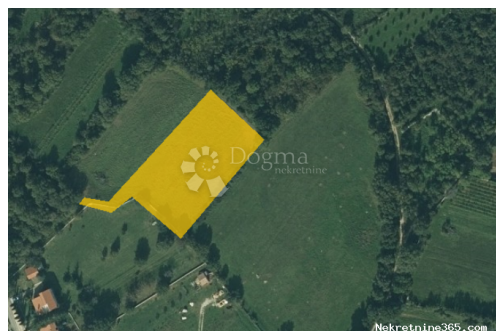

Medulin - građevinsko zemljište!, Medulin, Land

Seller Info

Name: Dogma Nekretnine
First Name: Dogma
Last Name: Nekretnine
Company Name: Dogma nekretnine d.o.o.
Service Type: Selling and renting
Website: <https://dogma-nekretnine.com>
Country: Croatia
Region: Primorsko-goranska županija
City: Rijeka
ZIP code: 51000
Address: F.LA GUARDIA 6
Phone: +385 51 341 080
Fax: +385 51 341 081
About us: DOGMA nekretnine d.o.o. is an experienced and licensed agency specializing in real estate. We have been present in this business for more than 20 years - from a small agency with only two employees through many years of work and effort, we have grown into a company with over 80 employees. In that period, with our work and attitude towards clients and business, we became the leading agency in the Primorje-Gorski Kotar County and the leading in Croatia. The Agency currently operates at the following locations: headquarters in Rijeka, F. la Guardia.6, branch office within the Tower Center Rijeka, J.P.Kamova 81a (4th floor), branch office in Opatija, Maršala Tita 97, branch office in Labin, Ulica Slobode 3; branch office in Umag, Joakima Rakovca 4, branch office in Pula, Anticova 5 and in Zagreb,