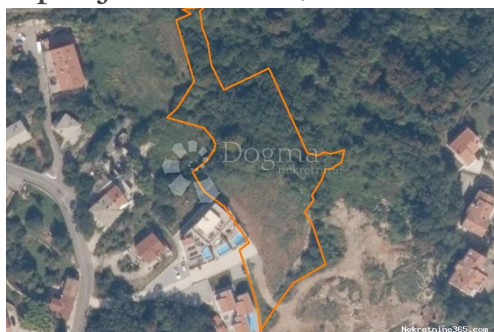

Prodaje se građevinsko zemljište u Pobrima (mogućnosot kupnje parcijelno), Opatija - Okolica, Land

Seller Info

Name: Dogma Nekretnine
First Name: Dogma
Last Name: Nekretnine
Company Name: Dogma nekretnine d.o.o.
Service Type: Selling and renting
Website: <https://dogma-nekretnine.com>
Country: Croatia
Region: Primorsko-goranska županija
City: Rijeka
ZIP code: 51000
Address: F.LA GUARDIA 6
Phone: +385 51 341 080
Fax: +385 51 341 081
About us: DOGMA nekretnine d.o.o. is an experienced and licensed agency specializing in real estate. We have been present in this business for more than 20 years - from a small agency with only two employees through many years of work and effort, we have grown into a company with over 80 employees. In that period, with our work and attitude towards clients and business, we became the leading agency in the Primorje-Gorski Kotar County and the leading in Croatia. The Agency currently operates at the following locations: headquarters in Rijeka, F. la Guardia.6, branch office within the Tower Center Rijeka, J.P.Kamova 81a (4th floor), branch office in Opatija, Maršala Tita 97, branch office in Labin, Ulica Slobode 3; branch office in Umag, Joakima Rakovca 4, branch office in

Pula, Anticova 5 and in Zagreb,
Ulica grada Vukovara 284
(Almeria building D). Our
teams are at your disposal in all
locations!

Listing details

Common

Title:	Prodaje se građevinsko zemljište u Pobrima (mogućnosot kupnje parcijelno)
Property for:	Sale
Land type:	Building lot
Property area:	4970 m ²
Price:	420,000.00 €
Updated:	Apr 15, 2024

Location

Country:	Croatia
State/Region/Province:	Primorsko-goranska županija
City:	Opatija - Okolica
City area:	Pobri
ZIP code:	51410

Permits

Location permit:	yes
Ownership certificate:	yes

Description

Description:	ID CODE: Z8479
--------------	----------------