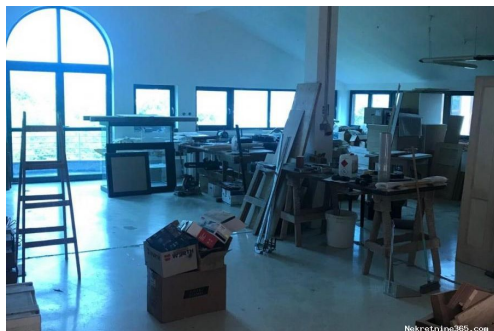

Poslovna zgrada na Kastvu, 500 m², Kastav, Commercial property

Seller Info

Name: Dogma Nekretnine
First Name: Dogma
Last Name: Nekretnine
Company Name: Dogma nekretnine d.o.o.
Service Type: Selling and renting
Website: <https://dogma-nekretnine.com>
Country: Croatia
Region: Primorsko-goranska županija
City: Rijeka
ZIP code: 51000
Address: F.LA GUARDIA 6
Phone: +385 51 341 080
Fax: +385 51 341 081
About us: DOGMA nekretnine d.o.o. is an experienced and licensed agency specializing in real estate. We have been present in this business for more than 20 years - from a small agency with only two employees through many years of work and effort, we have grown into a company with over 80 employees. In that period, with our work and attitude towards clients and business, we became the leading agency in the Primorje-Gorski Kotar County and the leading in Croatia. The Agency currently operates at the following locations: headquarters in Rijeka, F. la Guardia.6, branch office within the Tower Center Rijeka, J.P.Kamova 81a (4th floor), branch office in Opatija, Maršala Tita 97, branch office in Labin, Ulica Slobode 3; branch office in Umag, Joakima Rakovca 4, branch office in Pula, Anticova 5 and in Zagreb,