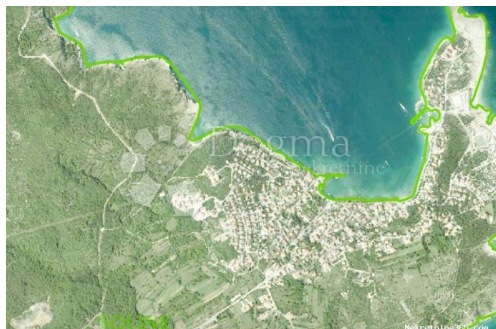

## Zemljište Soline, Dobrinj, Land

Ulica grada Vukovara 284  
(Almeria building D). Our  
teams are at your disposal in all  
locations!

### Common

Title:	Zemljište Soline
Property for:	Sale
Land type:	Building lot
Property area:	1800 m <sup>2</sup>
Price:	150,000.00 €
Updated:	Apr 15, 2024

### Location

Country:	Croatia
State/Region/Province:	Primorsko-goranska županija
City:	Dobrinj
City area:	Soline
ZIP code:	51514