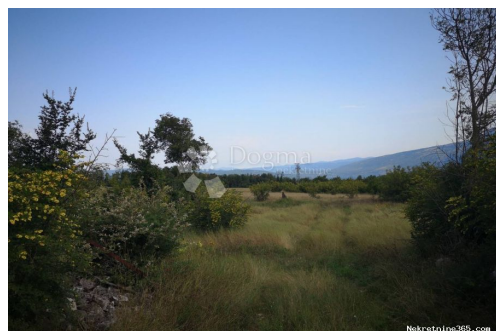

Poljoprivredno zemljište Kršan, Kršan, Land

Seller Info

Name: Dogma Nekretnine
First Name: Dogma
Last Name: Nekretnine
Company Name: Dogma nekretnine d.o.o.
Service Type: Selling and renting
Website: <https://dogma-nekretnine.com>
Country: Croatia
Region: Primorsko-goranska županija
City: Rijeka
ZIP code: 51000
Address: F.LA GUARDIA 6
Phone: +385 51 341 080
Fax: +385 51 341 081
About us: DOGMA nekretnine d.o.o. is an experienced and licensed agency specializing in real estate. We have been present in this business for more than 20 years - from a small agency with only two employees through many years of work and effort, we have grown into a company with over 80 employees. In that period, with our work and attitude towards clients and business, we became the leading agency in the Primorje-Gorski Kotar County and the leading in Croatia. The Agency currently operates at the following locations: headquarters in Rijeka, F. la Guardia.6, branch office within the Tower Center Rijeka, J.P.Kamova 81a (4th floor), branch office in Opatija, Maršala Tita 97, branch office in Labin, Ulica Slobode 3; branch office in Umag, Joakima Rakovca 4, branch office in Pula, Anticova 5 and in Zagreb,