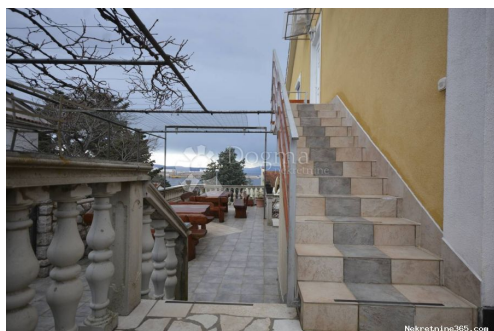

Prodaje se kuća sa 7 apartmana i poslovnim prostorom, Omišalj, House

Seller Info

Name: Dogma Nekretnine
First Name: Dogma
Last Name: Nekretnine
Company Name: Dogma nekretnine d.o.o.
Service Type: Selling and renting
Website: <https://dogma-nekretnine.com>
Country: Croatia
Region: Primorsko-goranska županija
City: Rijeka
ZIP code: 51000
Address: F.LA GUARDIA 6
Phone: +385 51 341 080
Fax: +385 51 341 081
About us: DOGMA nekretnine d.o.o. is an experienced and licensed agency specializing in real estate. We have been present in this business for more than 20 years - from a small agency with only two employees through many years of work and effort, we have grown into a company with over 80 employees. In that period, with our work and attitude towards clients and business, we became the leading agency in the Primorje-Gorski Kotar County and the leading in Croatia. The Agency currently operates at the following locations: headquarters in Rijeka, F. la Guardia.6, branch office within the Tower Center Rijeka, J.P.Kamova 81a (4th floor), branch office in Opatija, Maršala Tita 97, branch office in Labin, Ulica Slobode 3; branch office in Umag, Joakima Rakovca 4, branch office in Pula, Anticova 5 and in Zagreb,