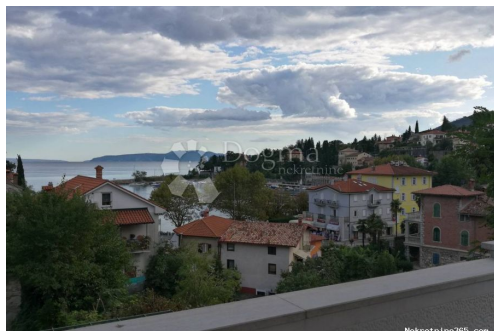

IKA, kuća sa predivnim pogledom na more, Opatija - Okolica, House

Seller Info

Name: Dogma Nekretnine
First Name: Dogma
Last Name: Nekretnine
Company Name: Dogma nekretnine d.o.o.
Service Type: Selling and renting
Website: <https://dogma-nekretnine.com>
Country: Croatia
Region: Primorsko-goranska županija
City: Rijeka
ZIP code: 51000
Address: F.LA GUARDIA 6
Phone: +385 51 341 080
Fax: +385 51 341 081
About us: DOGMA nekretnine d.o.o. is an experienced and licensed agency specializing in real estate. We have been present in this business for more than 20 years - from a small agency with only two employees through many years of work and effort, we have grown into a company with over 80 employees. In that period, with our work and attitude towards clients and business, we became the leading agency in the Primorje-Gorski Kotar County and the leading in Croatia. The Agency currently operates at the following locations: headquarters in Rijeka, F. la Guardia.6, branch office within the Tower Center Rijeka, J.P.Kamova 81a (4th floor), branch office in Opatija, Maršala Tita 97, branch office in Labin, Ulica Slobode 3; branch office in Umag, Joakima Rakovca 4, branch office in Pula, Anticova 5 and in Zagreb,