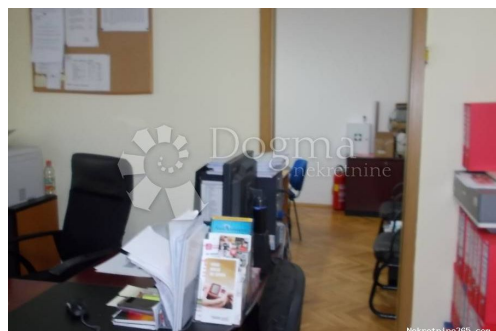

Poslovna zgrada - autopraona, Rijeka, Commercial property

Seller Info

Name: Dogma Nekretnine
First Name: Dogma
Last Name: Nekretnine
Company Name: Dogma nekretnine d.o.o.
Service Type: Selling and renting
Website: <https://dogma-nekretnine.com>
Country: Croatia
Region: Primorsko-goranska županija
City: Rijeka
ZIP code: 51000
Address: F.LA GUARDIA 6
Phone: +385 51 341 080
Fax: +385 51 341 081
About us: DOGMA nekretnine d.o.o. is an experienced and licensed agency specializing in real estate. We have been present in this business for more than 20 years - from a small agency with only two employees through many years of work and effort, we have grown into a company with over 80 employees. In that period, with our work and attitude towards clients and business, we became the leading agency in the Primorje-Gorski Kotar County and the leading in Croatia. The Agency currently operates at the following locations: headquarters in Rijeka, F. la Guardia.6, branch office within the Tower Center Rijeka, J.P.Kamova 81a (4th floor), branch office in Opatija, Maršala Tita 97, branch office in Labin, Ulica Slobode 3; branch office in Umag, Joakima Rakovca 4, branch office in Pula, Anticova 5 and in Zagreb,