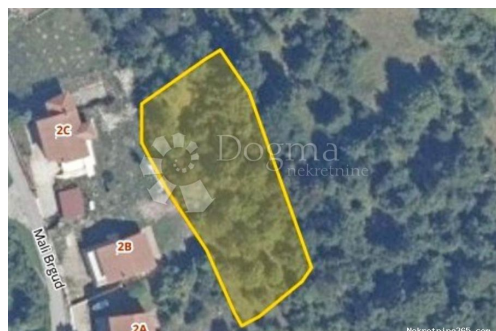

Građevinsko zemljište u Malom Brgudu, Matulji, Land

Seller Info

Name: Dogma Nekretnine
First Name: Dogma
Last Name: Nekretnine
Company Name: Dogma nekretnine d.o.o.
Service Type: Selling and renting
Website: <https://dogma-nekretnine.com>
Country: Croatia
Region: Primorsko-goranska županija
City: Rijeka
ZIP code: 51000
Address: F.LA GUARDIA 6
Phone: +385 51 341 080
Fax: +385 51 341 081
About us: DOGMA nekretnine d.o.o. is an experienced and licensed agency specializing in real estate. We have been present in this business for more than 20 years - from a small agency with only two employees through many years of work and effort, we have grown into a company with over 80 employees. In that period, with our work and attitude towards clients and business, we became the leading agency in the Primorje-Gorski Kotar County and the leading in Croatia. The Agency currently operates at the following locations: headquarters in Rijeka, F. la Guardia.6, branch office within the Tower Center Rijeka, J.P.Kamova 81a (4th floor), branch office in Opatija, Maršala Tita 97, branch office in Labin, Ulica Slobode 3; branch office in Umag, Joakima Rakovca 4, branch office in Pula, Anticova 5 and in Zagreb,