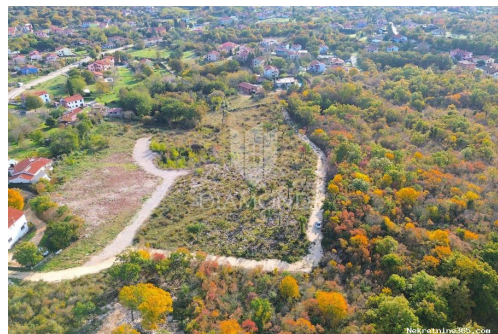

Labin, građevinsko zemljište u predgrađu Labina, Labin, Land

Seller Info

Name: Agencija Diamond Realestate
First Name: Agencija
Last Name: Diamond Realestate
Company Name: Diamond Real Estate d.o.o.
Service Type: Selling and renting
Website: <https://diamond-realestate.hr/>
Country: Croatia
Region: Istarska županija
City: Poreč
City area: Poreč
ZIP code: 52440
Address: Partizanska 5a, Dom Obrtnika,
1.kat
Mobile: +385 52 210 824
Phone: +385 52 210 824
About us: Diamond Real Estate
Partizanska 5a, Dom Obrtnika,
1.kat,
52440 Poreč

Listing details

Common

Title: Labin, građevinsko zemljište u predgrađu Labina
Property for: Sale
Land type: Building lot
Property area: 1401 m²
Price: 100,000.00 €
Updated: Apr 16, 2024

Location

Country: Croatia
State/Region/Province: Istarska županija
City: Labin
City area: Labin
ZIP code: 52220