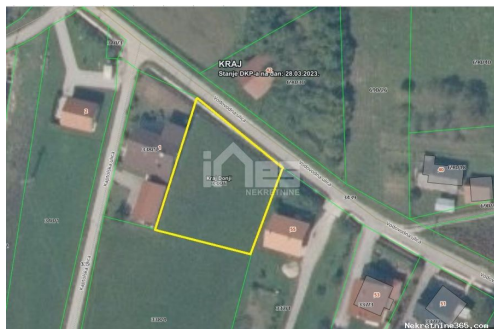

Građevinsko zemljište u Kraju Donjem nadomak Zaprešiću 1224m2, Marija Gorica, Land

Seller Info

Name:	Nekretnine Ines
First Name:	Nekretnine
Last Name:	Ines
Company Name:	Nekretnine Ines d.o.o.
Service Type:	Selling and renting
Website:	https://www.nekretnine-ines.hr
Country:	Croatia
Region:	Zagrebačka županija
City:	Zaprešić
Address:	Ulica Pavla Lončara 86
Mobile:	00385913362981
Phone:	0038513356582
About us:	Naš cilj i glavni zadatak je da u realnom razdoblju na osnovu tržišne procjene i dogovorene cijene nekretnine sa Nalogodavcem ostvarimo željeni učinak odnosno potignemo konačni cilj a to je PRODAJA. Naš tim sastoji se od licenciranih posrednika i onih koji će to u skorom roku postati. Tim mladih stručnjaka svakodnevno nadograđuje svoje znanje te prati razvoj tržišta kako bi bili u mogućnosti što stručnije selektirati potencijalne kupce, te im na osnovu selekcije ponuditi odgovarajuću nekretninu. Stručnom selekcijom i dobrim odabirom štedimo Vaše vrijeme, vrijeme Kupca i postižemo prodaju u realnom roku.
Reg No.:	53/2021

Listing details

Common

Title: Građevinsko zemljište u Kraju Donjem nadomak Zaprešiću 1224m2