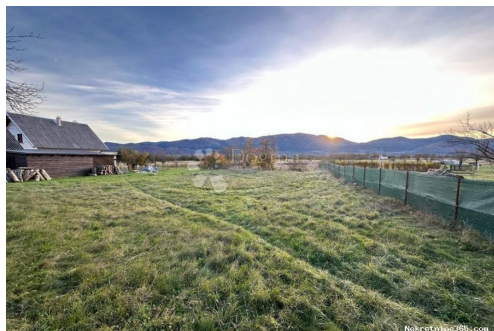

GRAĐEVINSKO ZEMLJIŠTE U GACKOJ DOLINI SINAC, Otočac, Land

Seller Info

Name: Dogma Nekretnine
First Name: Dogma
Last Name: Nekretnine
Company Name: Dogma nekretnine d.o.o.
Service Type: Selling and renting
Website: <https://dogma-nekretnine.com>
Country: Croatia
Region: Primorsko-goranska županija
City: Rijeka
ZIP code: 51000
Address: F.LA GUARDIA 6
Phone: +385 51 341 080
Fax: +385 51 341 081
About us: DOGMA nekretnine d.o.o. is an experienced and licensed agency specializing in real estate. We have been present in this business for more than 20 years - from a small agency with only two employees through many years of work and effort, we have grown into a company with over 80 employees. In that period, with our work and attitude towards clients and business, we became the leading agency in the Primorje-Gorski Kotar County and the leading in Croatia. The Agency currently operates at the following locations: headquarters in Rijeka, F. la Guardia.6, branch office within the Tower Center Rijeka, J.P.Kamova 81a (4th floor), branch office in Opatija, Maršala Tita 97, branch office in Labin, Ulica Slobode 3; branch office in Umag, Joakima Rakovca 4, branch office in Pula, Anticova 5 and in Zagreb,