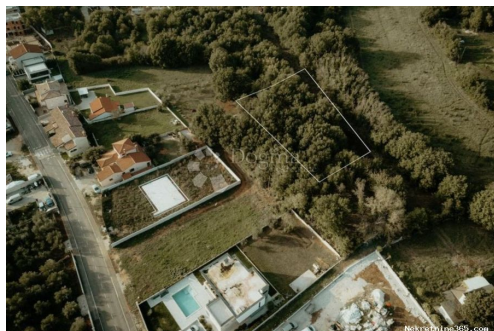

Šarmantno zemljište na odličnoj lokaciji, Medulin, Land

Seller Info

Name: Dogma Nekretnine
First Name: Dogma
Last Name: Nekretnine
Company Name: Dogma nekretnine d.o.o.
Service Type: Selling and renting
Website: <https://dogma-nekretnine.com>
Country: Croatia
Region: Primorsko-goranska županija
City: Rijeka
ZIP code: 51000
Address: F.LA GUARDIA 6
Phone: +385 51 341 080
Fax: +385 51 341 081
About us: DOGMA nekretnine d.o.o. is an experienced and licensed agency specializing in real estate. We have been present in this business for more than 20 years - from a small agency with only two employees through many years of work and effort, we have grown into a company with over 80 employees. In that period, with our work and attitude towards clients and business, we became the leading agency in the Primorje-Gorski Kotar County and the leading in Croatia. The Agency currently operates at the following locations: headquarters in Rijeka, F. la Guardia.6, branch office within the Tower Center Rijeka, J.P.Kamova 81a (4th floor), branch office in Opatija, Maršala Tita 97, branch office in Labin, Ulica Slobode 3; branch office in Umag, Joakima Rakovca 4, branch office in Pula, Anticova 5 and in Zagreb,