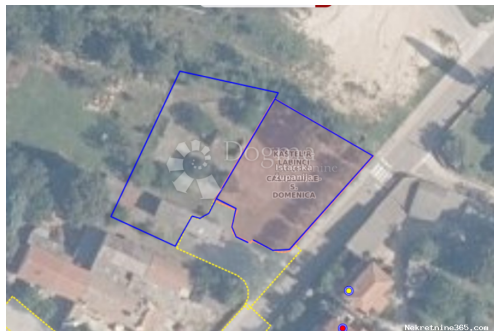

GRAĐEVINSKO ZEMLJIŠTE U LABINCIMA ZA IZGRADNJU DVOJNOG OBJEKTA, Kaštelir-Labinci, Land

Seller Info

Name: Dogma Nekretnine
First Name: Dogma
Last Name: Nekretnine
Company Name: Dogma nekretnine d.o.o.
Service Type: Selling and renting
Website: <https://dogma-nekretnine.com>
Country: Croatia
Region: Primorsko-goranska županija
City: Rijeka
ZIP code: 51000
Address: F.LA GUARDIA 6
Phone: +385 51 341 080
Fax: +385 51 341 081
About us: DOGMA nekretnine d.o.o. is an experienced and licensed agency specializing in real estate. We have been present in this business for more than 20 years - from a small agency with only two employees through many years of work and effort, we have grown into a company with over 80 employees. In that period, with our work and attitude towards clients and business, we became the leading agency in the Primorje-Gorski Kotar County and the leading in Croatia. The Agency currently operates at the following locations: headquarters in Rijeka, F. la Guardia.6, branch office within the Tower Center Rijeka, J.P.Kamova 81a (4th floor), branch office in Opatija, Maršala Tita 97, branch office in Labin, Ulica Slobode 3; branch office in Umag, Joakima Rakovca 4, branch office in

Pula, Anticova 5 and in Zagreb,
Ulica grada Vukovara 284
(Almeria building D). Our
teams are at your disposal in all
locations!

Listing details

Common

Title:	GRAĐEVINSKO ZEMLJIŠTE U LABINCIMA ZA IZGRADNJU DVOJNOG OBJEKTA
Property for:	Sale
Land type:	Building lot
Property area:	851 m ²
Price:	145,000.00 €
Updated:	Apr 15, 2024

Location

Country:	Croatia
State/Region/Province:	Istarska županija
City:	Kaštelir-Labinci
City area:	Labinci
ZIP code:	52464

Permits

Ownership certificate:	yes
------------------------	-----

Description

Description:	ID CODE: IS1510521
--------------	--------------------