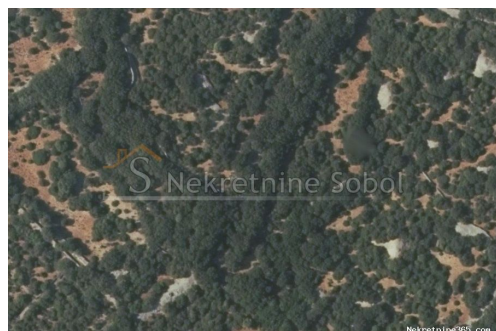

Osor, Otok Cres - Zemljiste, 27670 m2, Mali Lošinj, Land

Seller Info

Name: Kristian Sobol
First Name: Kristian
Last Name: Sobol
Company Name: T.O.P.A. SOBOL
Service Type: Selling and renting
Website: <http://www.sobol-nekretnine.hr/>
Country: Croatia
Region: Primorsko-goranska županija
City: Rijeka
ZIP code: 51000
Address: Zagrebačka 16/II
Mobile: +385 98 629 271
Phone: +385 98 629 271
About us: T.O.P.A. "SOBOL"
Zagrebačka 16/II,
51000 Rijeka
Croatia
Tel: +385 98 629 271
Reg No.: 434/2009

Listing details

Common

Title: Osor, Otok Cres - Zemljiste, 27670 m2
Property for: Sale
Land type: Agricultural land
Property area: 27670 m²
Price: 335,000.00 €
Updated: Jul 03, 2024

Location

Country: Croatia
State/Region/Province: Primorsko-goranska županija
City: Mali Lošinj
City area: Osor
ZIP code: 51553

Permits

Ownership certificate: yes

Description

Description: LAND WITH PLOTTED RUIN (85 M2), NEAR OSOR. ABOUT 2500 METERS FROM THE SEA. Custom ID: 3712

Additional contact info

Reference Number: 555602
Agency ref id: 3712
Contact phone: +385 (98) 629-271