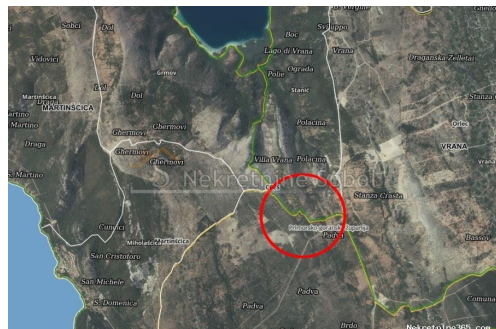

Stivan, Otok Cres - Poljoprivredno, 69408 m2, Cres, Land

Seller Info

Name: Kristian Sobol
First Name: Kristian
Last Name: Sobol
Company Name: T.O.P.A. SOBOL
Service Type: Selling and renting
Website: <http://www.sobol-nekretnine.hr/>
Country: Croatia
Region: Primorsko-goranska županija
City: Rijeka
ZIP code: 51000
Address: Zagrebačka 16/II
Mobile: +385 98 629 271
Phone: +385 98 629 271
About us: T.O.P.A. "SOBOL"
Zagrebačka 16/II,
51000 Rijeka
Croatia
Tel: +385 98 629 271
Reg No.: 434/2009

Listing details

Common

Title: Stivan, Otok Cres - Poljoprivredno, 69408 m2
Property for: Sale
Land type: Agricultural land
Property area: 69408 m²
Price: 185,000.00 €
Updated: Jul 03, 2024

Location

Country: Croatia
State/Region/Province: Primorsko-goranska županija
City: Cres
City area: Stivan
ZIP code: 51556