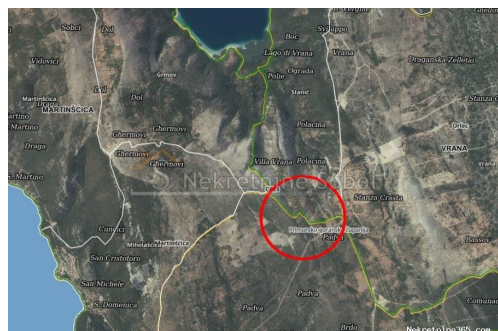

Stivan, Otok Cres - Poljoprivredno, 69408 m2, Cres, Land

Seller Info

Name: Kristian Sobol
First Name: Kristian
Last Name: Sobol
Company Name: T.O.P.A. SOBOL
Service Type: Selling and renting
Website: <http://www.sobol-nekretnine.hr/>
Country: Croatia
Region: Primorsko-goranska županija
City: Rijeka
ZIP code: 51000
Address: Zagrebačka 16/II
Mobile: +385 98 629 271
Phone: +385 98 629 271
About us: T.O.P.A. "SOBOL"
Zagrebačka 16/II,
51000 Rijeka
Croatia
Tel: +385 98 629 271
Reg No.: 434/2009

Listing details

Common

Title: Stivan, Otok Cres - Poljoprivredno, 69408 m2
Property for: Sale
Land type: Agricultural land
Property area: 69408 m²
Price: 185,000.00 €
Updated: Jul 03, 2024

Location

Country: Croatia
State/Region/Province: Primorsko-goranska županija
City: Cres
City area: Stivan
ZIP code: 51556