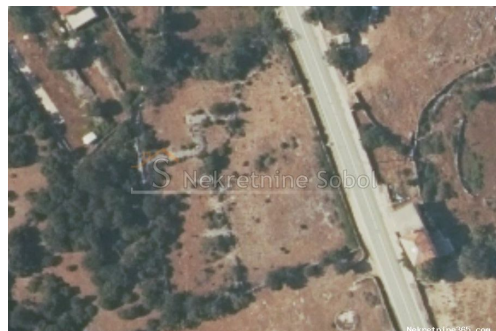

Belej, Otok Cres - Zemljište, 2185 m2, Mali Lošinj, Land

Seller Info

Name: Kristian Sobol
First Name: Kristian
Last Name: Sobol
Company Name: T.O.P.A. SOBOL
Service Type: Selling and renting
Website: <http://www.sobol-nekretnine.hr/>
Country: Croatia
Region: Primorsko-goranska županija
City: Rijeka
ZIP code: 51000
Address: Zagrebačka 16/II
Mobile: +385 98 629 271
Phone: +385 98 629 271
About us: T.O.P.A. "SOBOL"
Zagrebačka 16/II,
51000 Rijeka
Croatia
Tel: +385 98 629 271
Reg No.: 434/2009

Listing details

Common

Title: Belej, Otok Cres - Zemljište, 2185 m2
Property for: Sale
Land type: Agricultural land
Property area: 2185 m²
Price: 90,000.00 €
Updated: Jul 03, 2024

Location

Country: Croatia
State/Region/Province: Primorsko-goranska županija
City: Mali Lošinj
City area: Belej
ZIP code: 51554

Permits

Ownership certificate: yes

Description

Description: TOTAL 3 PARCELS (POSSIBLE TO BUY INDIVIDUAL PARCELS SEPARATE). LAND NEXT TO THE ROAD. Custom ID: 3719

Additional contact info

Reference Number: 560479
Agency ref id: 3719
Contact phone: +385 (98) 629-271