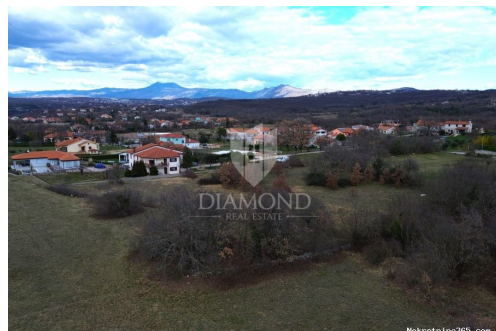

Labin, okolica, građevinsko zemljište, Labin, Land

Seller Info

Name: Agencija Diamond Realestate
First Name: Agencija
Last Name: Diamond Realestate
Company Name: Diamond Real Estate d.o.o.
Service Type: Selling and renting
Website: <https://diamond-realestate.hr/>
Country: Croatia
Region: Istarska županija
City: Poreč
City area: Poreč
ZIP code: 52440
Address: Partizanska 5a, Dom Obrtnika,
1.kat
Mobile: +385 52 210 824
Phone: +385 52 210 824
About us: Diamond Real Estate
Partizanska 5a, Dom Obrtnika,
1.kat,
52440 Poreč

Listing details

Common

Title: Labin, okolica, građevinsko zemljište
Property for: Sale
Land type: Building lot
Property area: 1318 m²
Price: 104,000.00 €
Updated: Apr 16, 2024

Location

Country: Croatia
State/Region/Province: Istarska županija
City: Labin
City area: Labin
ZIP code: 52220