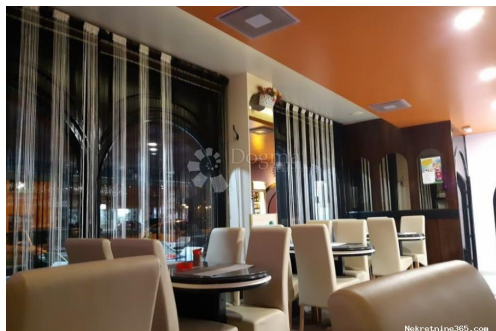

Multifunkcionalna kuća, Novska, House

Seller Info

Name: Dogma Nekretnine
First Name: Dogma
Last Name: Nekretnine
Company Name: Dogma nekretnine d.o.o.
Service Type: Selling and renting
Website: <https://dogma-nekretnine.com>
Country: Croatia
Region: Primorsko-goranska županija
City: Rijeka
ZIP code: 51000
Address: F.LA GUARDIA 6
Phone: +385 51 341 080
Fax: +385 51 341 081
About us: DOGMA nekretnine d.o.o. is an experienced and licensed agency specializing in real estate. We have been present in this business for more than 20 years - from a small agency with only two employees through many years of work and effort, we have grown into a company with over 80 employees. In that period, with our work and attitude towards clients and business, we became the leading agency in the Primorje-Gorski Kotar County and the leading in Croatia. The Agency currently operates at the following locations: headquarters in Rijeka, F. la Guardia.6, branch office within the Tower Center Rijeka, J.P.Kamova 81a (4th floor), branch office in Opatija, Maršala Tita 97, branch office in Labin, Ulica Slobode 3; branch office in Umag, Joakima Rakovca 4, branch office in Pula, Anticova 5 and in Zagreb,