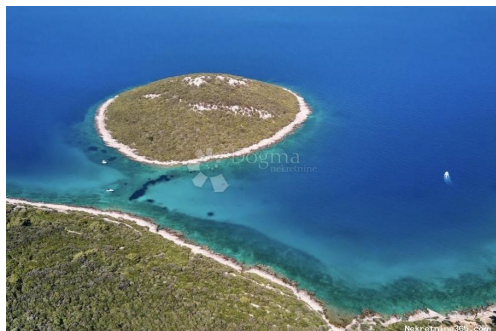

Poljoprivredni teren na Malom Lošinju-Ćunski, Mali Lošinj, Land

Seller Info

Name: Dogma Nekretnine
First Name: Dogma
Last Name: Nekretnine
Company Name: Dogma nekretnine d.o.o.
Service Type: Selling and renting
Website: <https://dogma-nekretnine.com>
Country: Croatia
Region: Primorsko-goranska županija
City: Rijeka
ZIP code: 51000
Address: F.LA GUARDIA 6
Phone: +385 51 341 080
Fax: +385 51 341 081
About us: DOGMA nekretnine d.o.o. is an experienced and licensed agency specializing in real estate. We have been present in this business for more than 20 years - from a small agency with only two employees through many years of work and effort, we have grown into a company with over 80 employees. In that period, with our work and attitude towards clients and business, we became the leading agency in the Primorje-Gorski Kotar County and the leading in Croatia. The Agency currently operates at the following locations: headquarters in Rijeka, F. la Guardia.6, branch office within the Tower Center Rijeka, J.P.Kamova 81a (4th floor), branch office in Opatija, Maršala Tita 97, branch office in Labin, Ulica Slobode 3; branch office in Umag, Joakima Rakovca 4, branch office in Pula, Anticova 5 and in Zagreb,