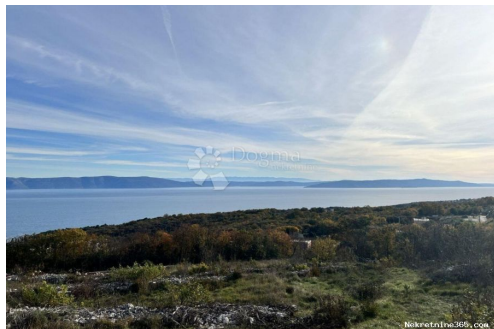

Građevinsko Zemljište s Građevinskom Dozvolom i Pogledom na More, Labin, Land

Seller Info

Name: Dogma Nekretnine
First Name: Dogma
Last Name: Nekretnine
Company Name: Dogma nekretnine d.o.o.
Service Type: Selling and renting
Website: <https://dogma-nekretnine.com>
Country: Croatia
Region: Primorsko-goranska županija
City: Rijeka
ZIP code: 51000
Address: F.LA GUARDIA 6
Phone: +385 51 341 080
Fax: +385 51 341 081
About us: DOGMA nekretnine d.o.o. is an experienced and licensed agency specializing in real estate. We have been present in this business for more than 20 years - from a small agency with only two employees through many years of work and effort, we have grown into a company with over 80 employees. In that period, with our work and attitude towards clients and business, we became the leading agency in the Primorje-Gorski Kotar County and the leading in Croatia. The Agency currently operates at the following locations: headquarters in Rijeka, F. la Guardia.6, branch office within the Tower Center Rijeka, J.P.Kamova 81a (4th floor), branch office in Opatija, Maršala Tita 97, branch office in Labin, Ulica Slobode 3; branch office in Umag, Joakima Rakovca 4, branch office in